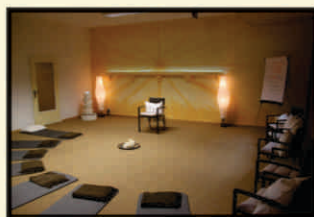

Meditation Hall